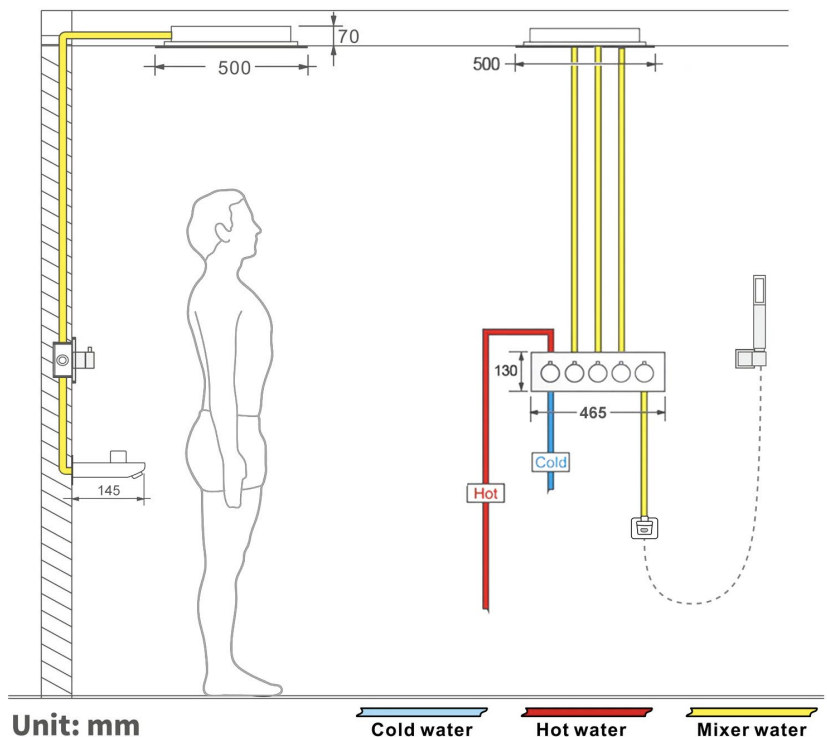

Shower head size: 20 x 20 inch

Each function can run all together and separately

Music and LED light work by electronic

All Metal Material: Solid Brass; Stainless Steel (top showerhead, hose)

Shower Head Mounting: Flush on ceiling

Waterfall×2

Rainfall

Water Pressure: 0.3-0.5MPA
Shower Flow Rate: 9-25L/min

All dimensions and specifications are nominal and may vary. Use actual products for accuracy in critical situations.

Shower Mixer

Unit: mm
Thread G1/2

All Function can be used at the same time.

Brass Function Valve

38°C Thermostatic Control

Main body
Brass casting body

Embedded Depth: 60mm

Product shown is only for installation display purpose

Spout

Hand Shower

Flow Rate: 2.0 GPM / 7.6 LPM

Shower Mixer Connections

Unit: mm

Cold water Hot water Mixer water