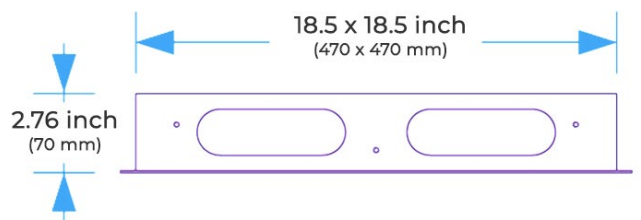

Product shown is only for installation display purpose