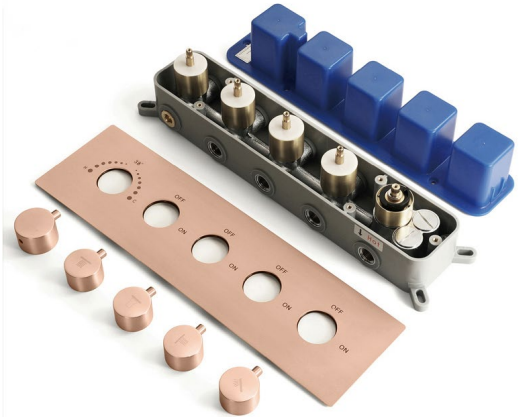

THERMOSTATIC ROSE GOLD LED PHONE CONTROLLED RECESSED CEILING MOUNT MIST WATERFALL MIST RAINFALL SHOWER SYSTEM WITH HAND SHOWER SPECIFICATIONS

Shower Head

Shower Head 3 Functions: Waterfall, Rainfall & Mist

Shower head size: 20 x 20 inch

Each function can run all together and separately

Music and LED light work by electronic

All Metal Material: Solid Brass; Stainless Steel (top showerhead, hose)

Shower Head Mounting: Flush on ceiling

WiFi
Built-in WIFI
Phone control color

Color software App install instruction
download name: Smart Life

Product shown is only for installation display purpose

304 Stainless Steel

Speaker×2 [500×500mm]

Mist×4

Unit: mm
Thread G1/2

All Function can be used at the same time.

Brass Function Valve

38°C Thermostatic Control

Main body
Brass casting body

Embedded Depth: 60mm

Product shown is only for installation display purpose