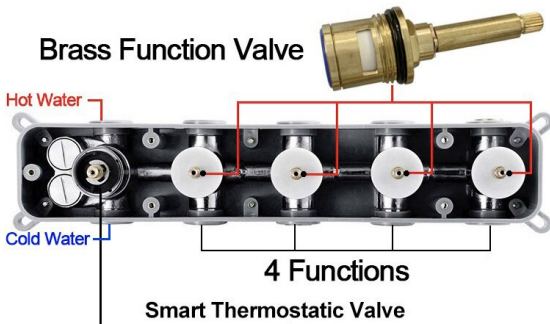

Shower head size: 20 x 20 inch

Each function can run all together and separately

Music and LED light work by electronic

All Metal Material: Solid Brass; Stainless Steel (top showerhead, hose)

Shower Head Mounting: Flush on ceiling

WiFi
Built-in WIFI
Phone control color

Color software App install instruction
download name: Smart Life

Product shown is only for installation display purpose

304 Stainless Steel

Speaker×2 [500×500mm]

Mist×4

Waterfall×2

Rainfall

Water Pressure: 0.3-0.5MPA
Shower Flow Rate: 9-25L/min

All dimensions and specifications are nominal and may vary. Use actual products for accuracy in critical situations.

Shower Mixer

Unit: mm
Thread G1/2

All Function can be used at the same time.

Brass Function Valve

38°C Thermostatic Control

Main body
Brass casting body

Embedded Depth: 60mm

Product shown is only for installation display purpose