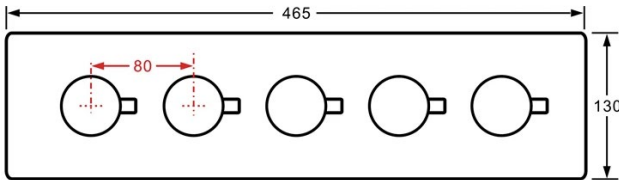

Shower head size: 20 x 20 inch

Each function can run all together and separately

Music and LED light work by electronic

All Metal Material: Solid Brass; Stainless Steel (top showerhead, hose)

Shower Head Mounting: Flush on ceiling

WiFi
Built-in WIFI
Phone control color

Color software App install instruction
download name: Smart Life

Product shown is only for installation display purpose

304 Stainless Steel

Speaker×2 [500×500mm]

Mist×4

Waterfall×2

Rainfall

Water Pressure: 0.3-0.5MPA
Shower Flow Rate: 9-25L/min

All dimensions and specifications are nominal and may vary. Use actual products for accuracy in critical situations.

Shower Mixer

Unit: mm
Thread G1/2

All Function can be used at the same time.

Brass Function Valve

38°C Thermostatic Control

Main body
Brass casting body

Embedded Depth: 60mm

Product shown is only for installation display purpose