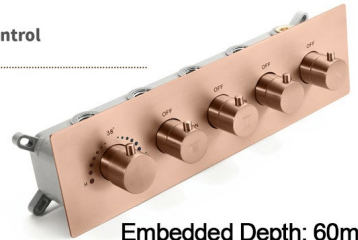

Shower head size: 20 x 20 inch

Each function can run all together and separately

Music and LED light work by electronic

All Metal Material: Solid Brass; Stainless Steel (top showerhead, hose)

Shower Head Mounting: Flush on ceiling

WiFi
Built-in WIFI
Phone control color

Color software App install instruction
download name: Smart Life

Product shown is only for installation display purpose

304 Stainless Steel

Speaker×2 [500×500mm]

Mist×4

Unit: mm
Thread G1/2

All Function can be used at the same time.

Brass Function Valve

38°C Thermostatic Control

Main body
Brass casting body

Embedded Depth: 60mm

Product shown is only for installation display purpose