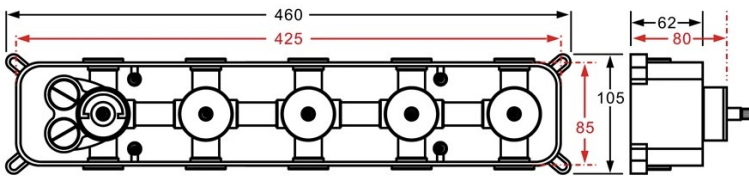

Shower head size: 20 x 20 inch

Each function can run all together and separately

Music and LED light work by electronic

All Metal Material: Solid Brass; Stainless Steel (top showerhead, hose)

Shower Head Mounting: Flush on ceiling

WiFi
Built-in WIFI
Phone control color

Color software App install instruction
download name: Smart Life

Product shown is only for installation display purpose

304 Stainless Steel

Speaker×2 [500×500mm]

Mist×4

Waterfall×2

Rainfall

Water Pressure: 0.3-0.5MPA
Shower Flow Rate: 9-25L/min

All dimensions and specifications are nominal and may vary. Use actual products for accuracy in critical situations.

Shower Mixer

Unit: mm
Thread G1/2

All Function can be used at the same time.

Brass Function Valve

38°C Thermostatic Control

Main body
Brass casting body

Embedded Depth: 60mm

Product shown is only for installation display purpose