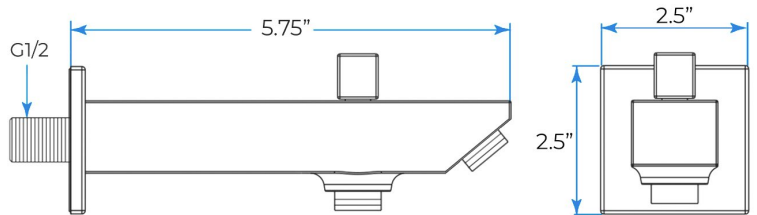

Shower head size: 20 x 20 inch

Each function can run all together and separately

Music and LED light work by electronic

All Metal Material: Solid Brass; Stainless Steel (top showerhead, hose)

Shower Head Mounting: Flush on ceiling

Waterfall×2

Rainfall

Water Pressure: 0.3-0.5MPA
Shower Flow Rate: 9-25L/min

All dimensions and specifications are nominal and may vary. Use actual products for accuracy in critical situations.

Shower Mixer

Unit: mm
Thread G1/2

All Function can be used at the same time.

Brass Function Valve

38°C Thermostatic Control

Main body
Brass casting body

Embedded Depth: 60mm

Product shown is only for installation display purpose

Spout

Hand Shower

Flow Rate: 2.0 GPM / 7.6 LPM

Shower Mixer Connections

Unit: mm

Cold water Hot water Mixer water