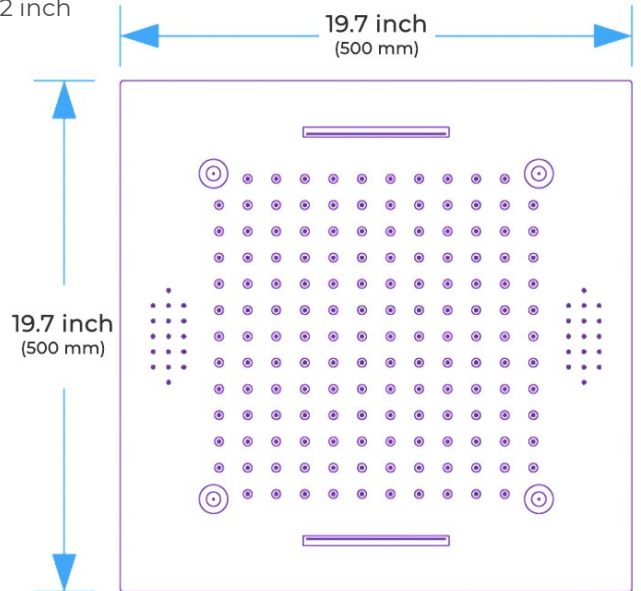

Product shown is only for installation display purpose